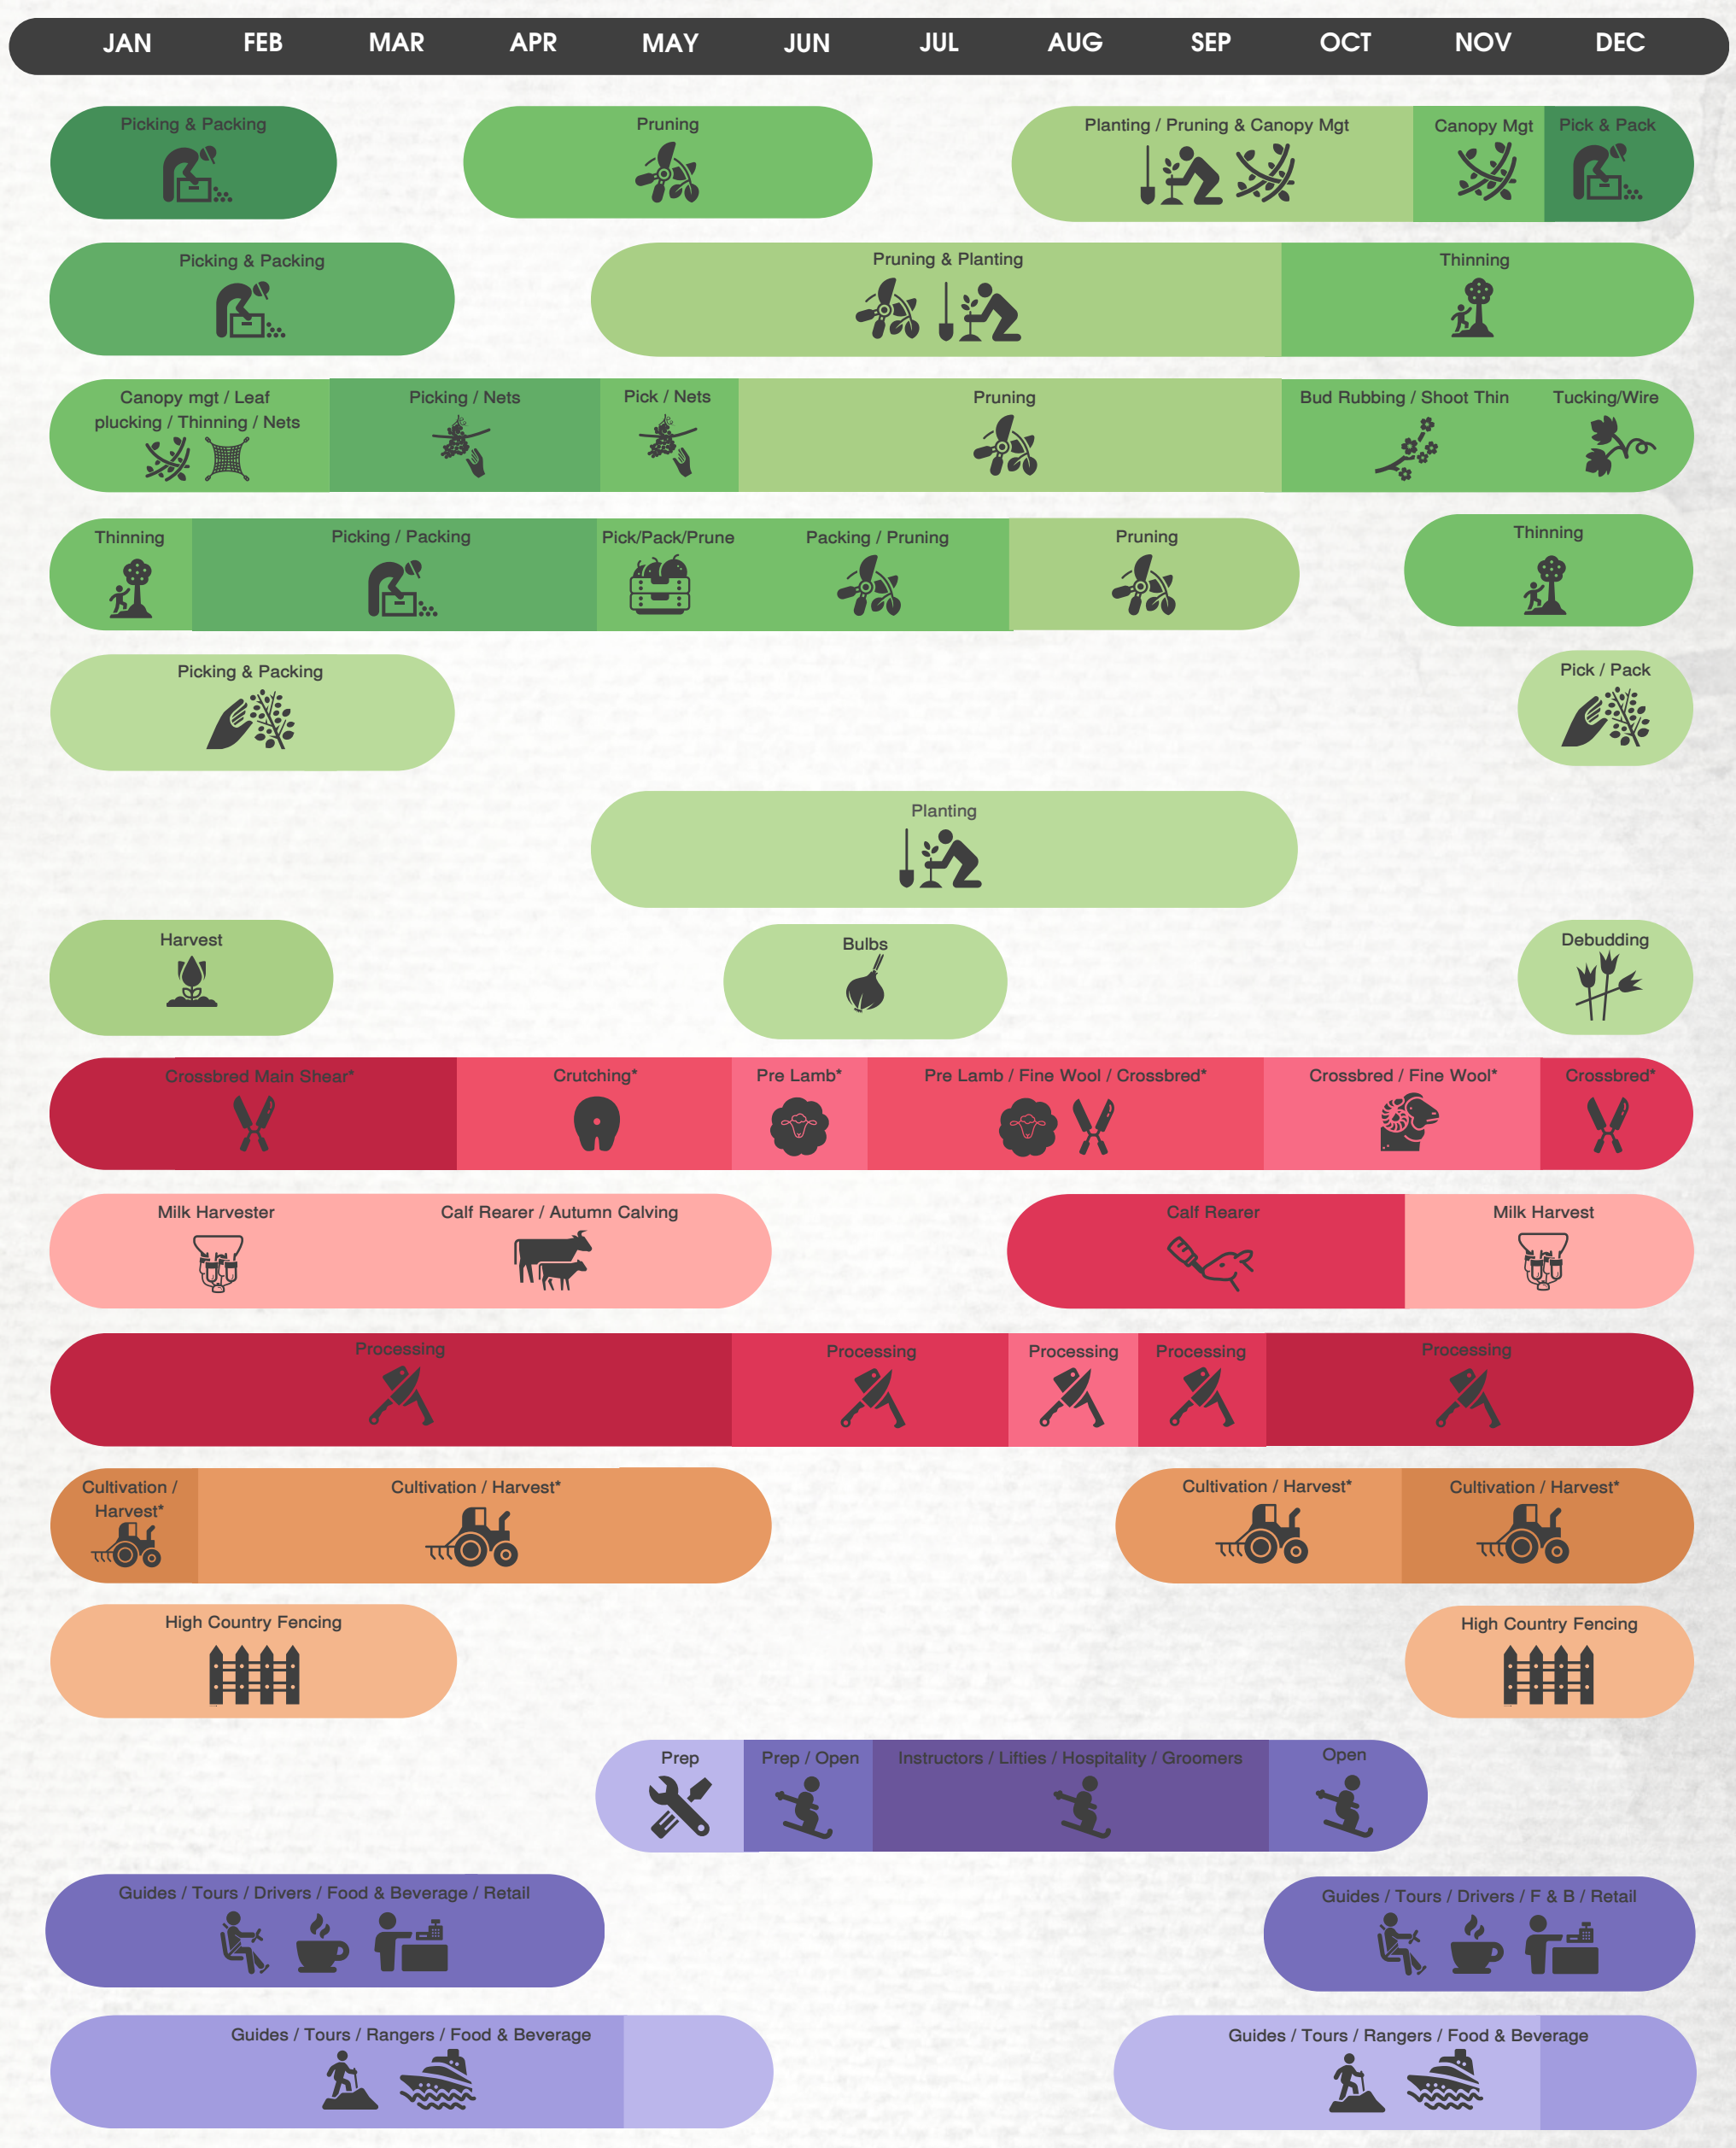

Southern

Seasonal Employment Calendar

Endless opportunities to earn with adventures in every direction
Ski Queenstown | Surf Dunedin | Hike Stewart Island | Cruise Milford

| LOCATION | INDUSTRY | PAY RATE |
|---|--------------------------|--|
| CENTRAL OTAGO | CHERRIES | \$22.70 - \$40 |
| CENTRAL OTAGO | STONEFRUIT | \$22.70 - \$40 |
| CENTRAL OTAGO | WINE | \$22.70 - \$30 |
| CENTRAL OTAGO | APPLES | \$22.70 - \$40 |
| ROXBURGH & OTAUTAU | BLUEBERRIES | \$22.70 - \$35 |
| COASTAL OTAGO / CENTRAL & WESTERN SOUTHLAND | FORESTRY | \$22.70 - \$30 |
| SOUTHERN SOUTHLAND | TULIPS | \$22.70 - \$30 |
| SOUTHERN | WOOL | Assist \$22.70 - \$35 Shearer \$50 - \$100* |
| SOUTHERN | DAIRY | Other \$22.70 - \$30 Harvester \$22.70 - \$50 |
| EAST OTAGO & SOUTHERN SOUTHLAND | MEAT | \$22.70 - \$35 |
| SOUTHERN | AGRICULTURAL CONTRACTING | \$22.70 - \$35* |
| SOUTHERN | FENCING | \$25 - \$30 |
| QUEENSTOWN LAKES | WINTER SPORTS | \$22.70 - \$25 |
| QUEENSTOWN LAKES | HOSPITALITY & TOURISM | \$22.70 - \$35 |
| FIORDLAND | NATURE | \$22.70 - \$30 |

* All industries cater for entry level roles, however these roles are likely to require further skills

This is not an exclusive list of seasonal opportunities and should be used as a guideline only. Information is subject to change due to COVID restrictions, weather events, and business requirements.

The dollar amount has been provided by industry representatives and is subject to change. The amount is per hour and may include extras such as piece rate.

Number of staff indicates total amount of temporary staff for that month. All industries have full time positions in addition.