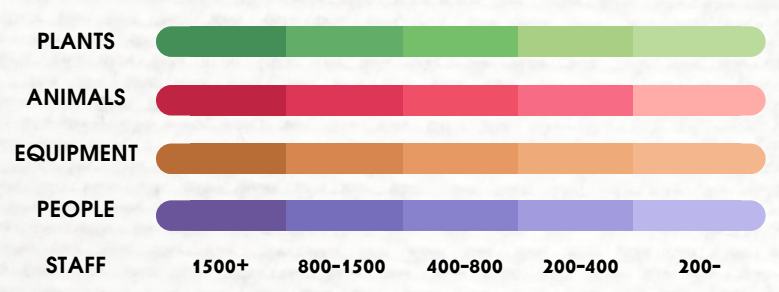

Southern

Seasonal Employment Calendar

Endless opportunities to earn with adventures in every direction
Ski Queenstown | Surf Dunedin | Hike Stewart Island | Cruise Milford

| LOCATION | INDUSTRY | PAY RATE |
|---|--------------------------|--|
| CENTRAL OTAGO | CHERRIES | \$22.70 - \$40 |
| CENTRAL OTAGO | STONEFRUIT | \$22.70 - \$40 |
| CENTRAL OTAGO | WINE | \$22.70 - \$30 |
| CENTRAL OTAGO | APPLES | \$22.70 - \$40 |
| ROXBURGH & OTAUTAU | BLUEBERRIES | \$22.70 - \$35 |
| COASTAL OTAGO / CENTRAL & WESTERN SOUTHLAND | FORESTRY | \$22.70 - \$30 |
| SOUTHERN SOUTHLAND | TULIPS | \$22.70 - \$30 |
| SOUTHERN | WOOL | Assist \$22.70 - \$35 Shearer \$50 - \$100* |
| SOUTHERN | DAIRY | Other \$22.70 - \$30 Harvester \$22.70 - \$50 |
| EAST OTAGO & SOUTHERN SOUTHLAND | MEAT | \$22.70 - \$35 |
| SOUTHERN | AGRICULTURAL CONTRACTING | \$22.70 - \$35* |
| SOUTHERN | FENCING | \$25 - \$30 |
| QUEENSTOWN LAKES | WINTER SPORTS | \$22.70 - \$25 |
| QUEENSTOWN LAKES | HOSPITALITY & TOURISM | \$22.70 - \$35 |
| FIORDLAND | NATURE | \$22.70 - \$30 |

* All industries cater for entry level roles, however these roles are likely to require further skills

This is not an exclusive list of seasonal opportunities and should be used as a guideline only. Information is subject to change due to COVID restrictions, weather events, and business requirements.

The dollar amount has been provided by industry representatives and is subject to change. The amount is per hour and may include extras such as piece rate.

Number of staff indicates total amount of temporary staff for that month. All industries have full time positions in addition.